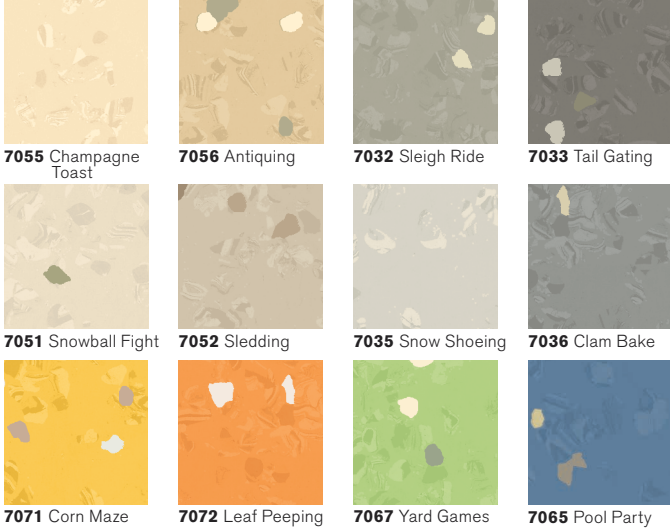

noraplan[®] acoustic

For a high footfall sound absorption improvement of ΔL_w 20dB. noraplan acoustic contains 29% post-production recycled content.

noraplan environcare[™] acoustic

noraplan[®] sentica[™] acoustic

noraplan environcare acoustic

 12

Art. 1420

 12 m x 1.22 m (~39.37 ft x 48 in)

noraplan sentica acoustic

 12

Art. 1705

 12 m x 1.22 m (~39.37 ft x 48 in)

Note: All acoustic flooring must be welded with nora heat weld.

Errors and omissions excepted.

Accessories

Coordinating accessory color range

Art. 817
S 3019 D
10 m (~32.81 ft)
TP Rubber, Group 1

Art. 820
4 in coved
Rolls of ~120 LF
TP Rubber, Group 2

Art. 928
300 ml (10 fl oz)
~50-60 LF/unit

Art. 946
Round, 4 mm (~.16 in)
Rolls of ~328 LF

noraplan acoustic colors	nora [®] sanitary base	nora [®] wall base	nora [®] cold weld	nora [®] heat weld
6505 Silk	6505	-	6505	6505
6508 Wool	2963*	-	6508	6508
6510 Dinner Rolls	2409*	-	6510	6510
6513 Hayride	-	-	6513	6513
6516 Aloe	-	-	6516	6516
6517 Cut Grass	-	-	6517	6517
6520 Snow Day	5306*	6298*	6520	6520
6521 Sunday Paper	2930*	6233*	0882	0257
6522 Expedition	5111*	6286*	2226	6522
6524 Frost Bite	6524	-	6524	6524
6530 Waterfall	5319*	-	6530	7065*
6531 Regatta	7046*	6211*	4877	2939
7032 Sleigh Ride	5306*	-	2781	2781
7033 Tail Gating	2930*	6204*	7033	7033
7035 Snow Shoeing	7035	6232*	5301	7035
7036 Clam Bake	7036	6298*	2382	2382
7051 Snowball Fight	2945	6249*	2897	2945
7052 Sledding	7052	-	7052	7052
7055 Champagne Toast	2944	6249*	2944	2944
7056 Antiquing	2963*	-	2946	2946
7065 Pool Party	-	-	7065	7065
7067 Yard Games	-	-	7067	7067
7071 Corn Maze	-	-	7071	6179
7072 Leaf Peeping	-	-	7072	7072